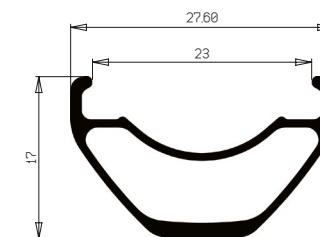

HOPE FORTUS 23_PRO 4 HUB

PRO 4

	Part Number	Description	RRP (£)	Weight (g)	Spoke Lengths	
					Non-drive	drive (mm)
27.5"	HF27F23P4STN	FORTUS 23 27.5" Front Wheel	160.00	828	275	275
	HF27F23P4STN11	Pro 4 32H Boost 110 x 15mm	160.00	841	275	275
	HR27F23P4STNSA	FORTUS 23 27.5" Rear Wheel	265.00	953	275	275
	HR27F23P4STN148SA	Pro 4 32H Boost 148 x 12mm	265.00	956	275	275
	HR27F23P4STNZS	Pro 4 32H Trials/SS 135 x 10 Bolt in	275.00	1106	275	275
29"	HF29F23P4STN	FORTUS 23 29" Front Wheel	160.00	872	293	295
	HF29F23P4STN11	Pro 4 32H Boost 110 x 15mm	160.00	885	293	295
	HR29F23P4STNSA	FORTUS 23 29" Rear Wheel	265.00	997	295	294
	HR29F23P4STN148SA	Pro 4 32H Boost 148 x 12mm	265.00	1000	295	293
	HR29F23P4STNZS	Pro 4 32H Trials/SS 135 x 10 Bolt in	275.00	1150	295	295

Fortus 23mm Front Standard and Boost wheels come supplied with 15mm endcaps.

Fortus 23mm Rear Standard wheels come supplied with 135 QR and 142 x 12mm endcaps.

Fortus 23mm Rear Boost wheels come supplied with 148 x 12mm endcaps only.

Fortus 23mm Trials/SS wheels come supplied with 135 x 10mm Bolt in endcaps.

Hubs are available in six anodised colours: Red, Orange, Blue, Purple, Silver, Black. 

HOPE FORTUS 23_RIM ONLY

RIM	Part Number	Description	Size	RRP (£)	Weight(g)	ERD (mm)
29"	WHSP065	FORTUS 23	29" 32 Hole Black	90.00	450	604

Recommended tyre width: 2.0" - 2.35" | Recommended maximum pressure: 55 Psi / 4.1 Bar