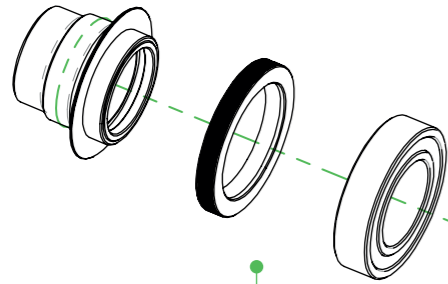

PRO5 REAR HUB ASSEMBLY DH_157mm

PRO5

HUB1018-68
X12 NDS Spacer

HUB519
Lip Seal

S6903
17x30x7 Bearing

HUB1018-8
DH Rear Hub
Body 150mm

HUB1018-58
150mm Rear Axle

S6903
17x30x7 Bearing