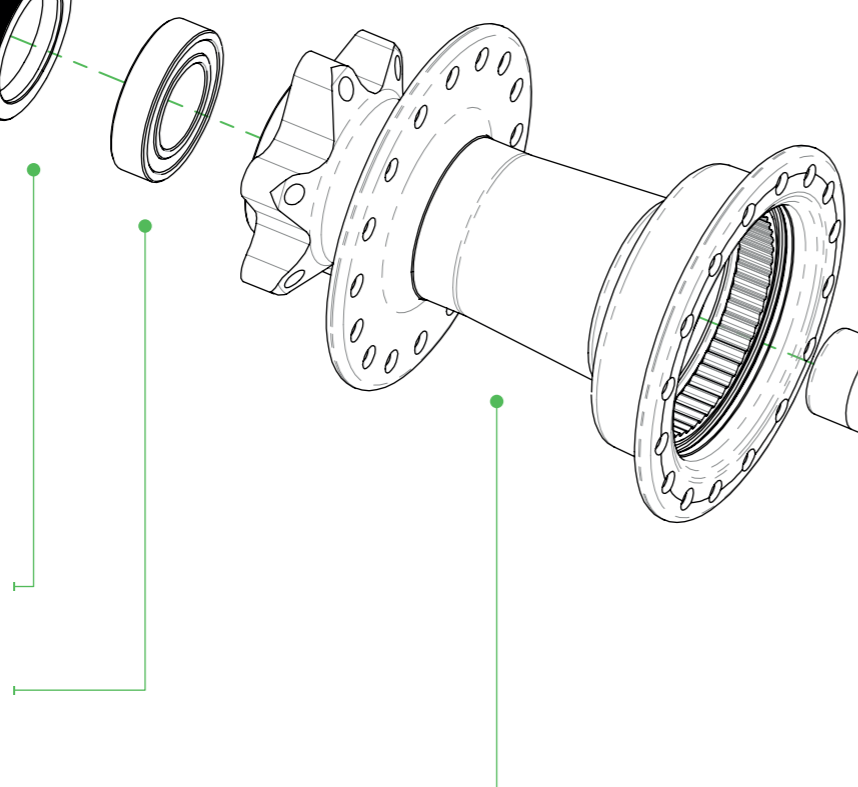

PRO5 REAR HUB ASSEMBLY DH_157mm

PRO5

HUB1018-68
X12 NDS Spacer

HUB519
Lip Seal

S6903
17x30x7 Bearing

HUB1018-8
DH Rear Hub
Body 150mm

HUB1018-58
150mm Rear Axle

S6903
17x30x7 Bearing

HUB557-X12
PRO5 Steel Freehub
XD Assembly

HUB556-X12
PRO5 Steel Freehub
Shimano 11SPD
Assembly